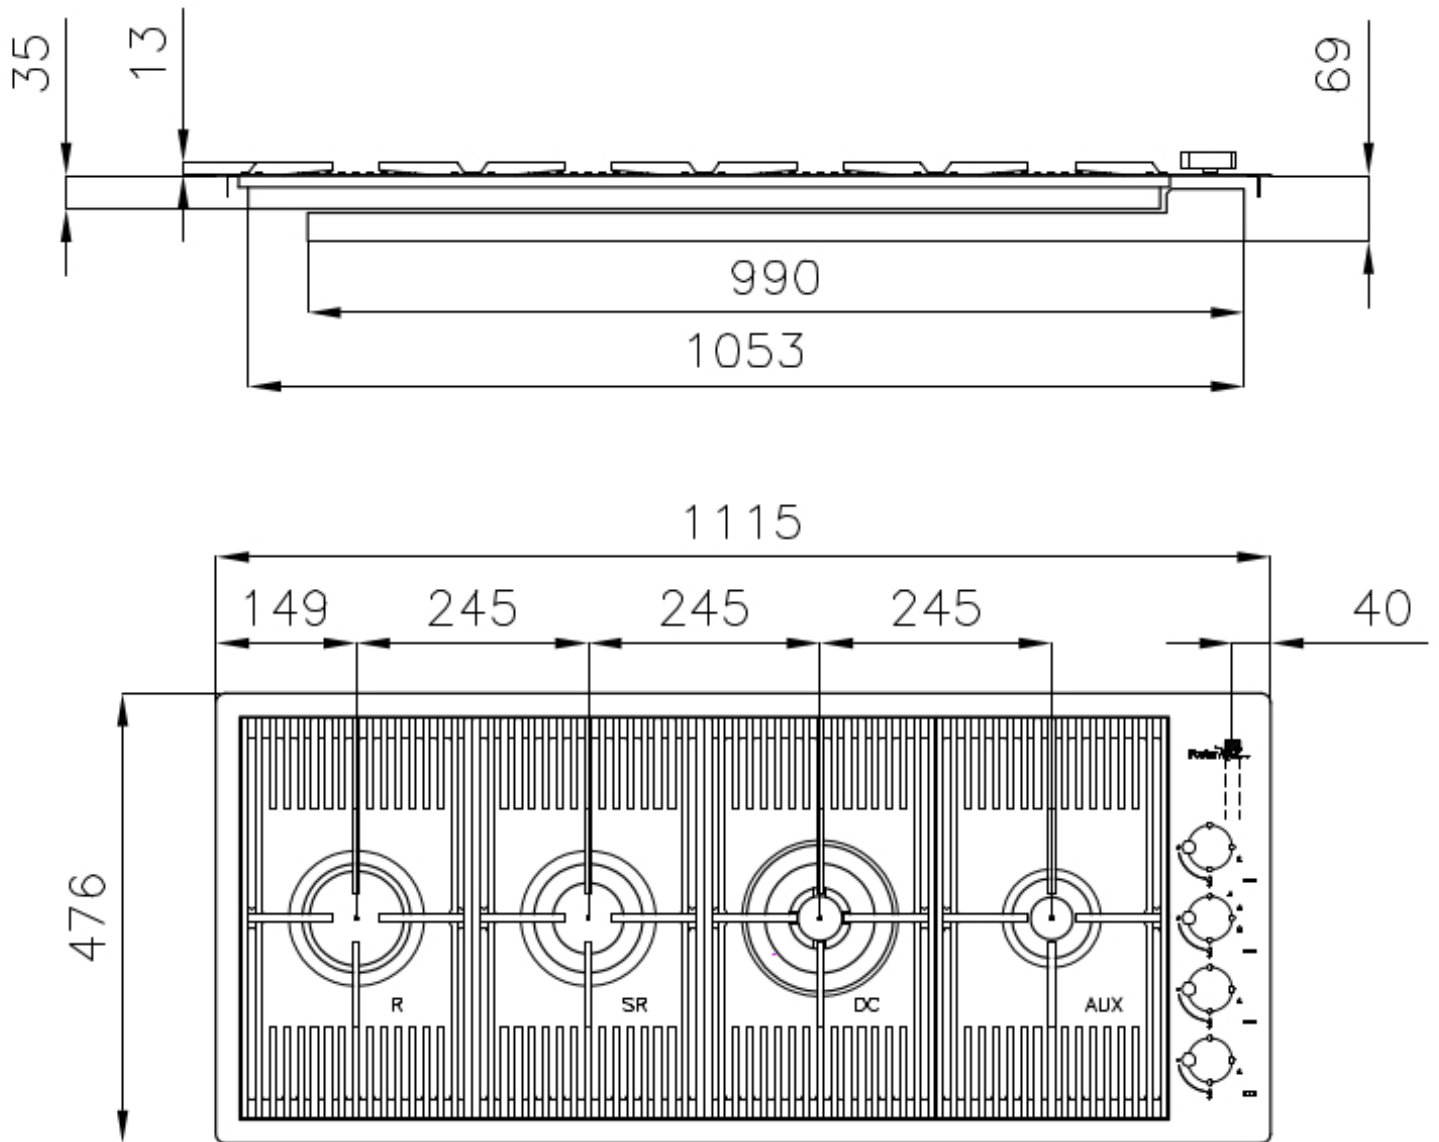

Texture Brushed in line

Supply 220-240 V; 50/60 Hz

Dimensions 1115x476 mm

Base size 120cm

Heating element Four burners

Built-in hole [View technical data sheet](#)

Grids Cast iron grids and enamelled burner covers

Ultra-flat hob

Design meets functionality in the the ultra-flat models. Elegant grids that form a generously sized overall surface.

TECHNICAL DATA

- Built-in cut out for FTS – Foratura per installazione FTS