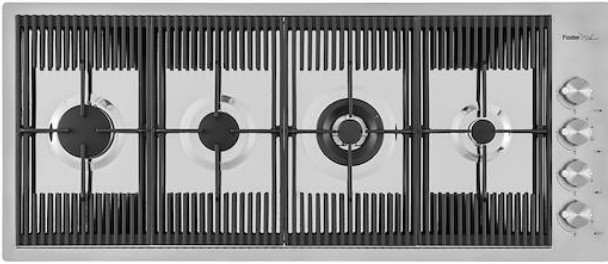

MILANO 4 BRULEURS

Gas hobs

Code: G681 F00

TABLE CUISSON GAZ MILANO A FLEUR INOX - 4 brûleurs

DETAILS

Edge/Installation Type Flush-mount | Top-mount

Finish Foster brushed

Material AISI 304 stainless steel

Texture Brushed in line

Supply 220-240 V; 50/60 Hz

Dimensions 1115x476 mm

Base size 120cm

Heating element Four burners

Built-in hole [View technical data sheet](#)

Grids Cast iron grids and enamelled burner covers

Width 111 cm

Total power 10.750 W

Auxiliary 1.000 W

Semirapid 1.750 W

Rapid 3.000 W

Dual 5.000 W

Safety Safety valve with quick-acting thermocouple

Ignition Electric ignition under knob

Special burners

Many Foster hobs are equipped with special burners, with two or three rings of fire that greatly increase the power delivered and the heated surface. In the DUAL models the two fire crowns also have independent ignition, making these burners perfect for both intensive and delicate cooking.