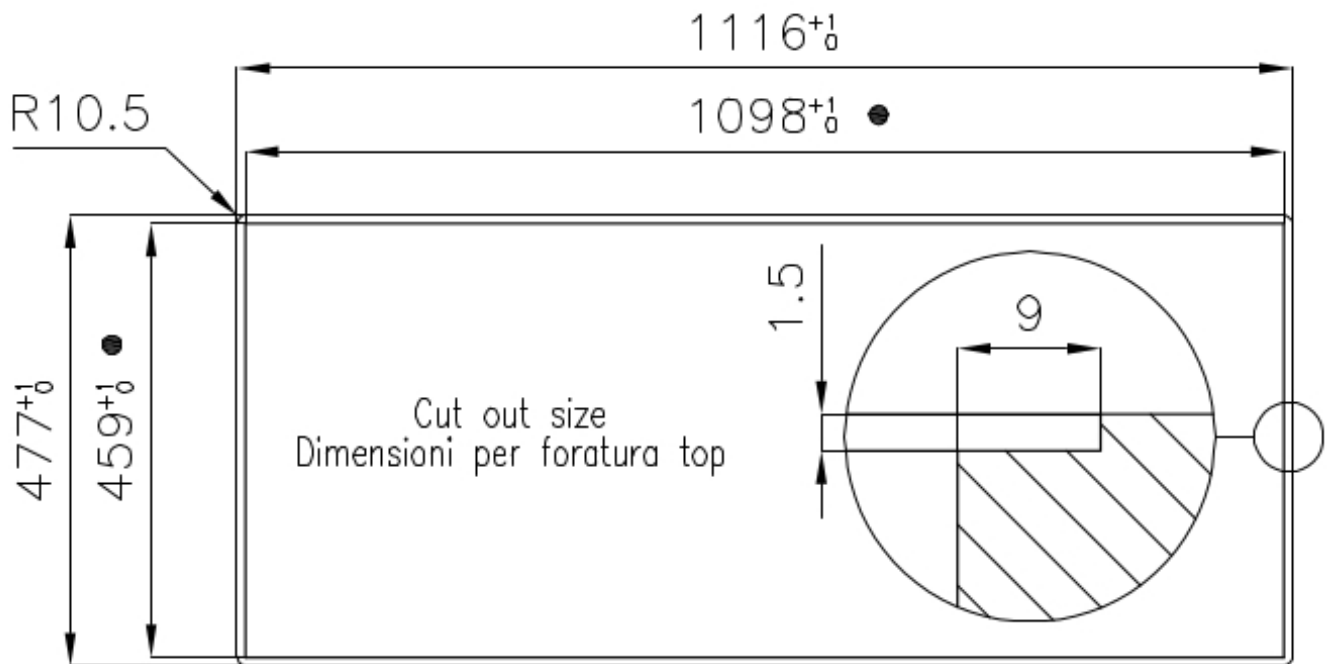

Texture Brushed in line

Supply 220-240 V; 50/60 Hz

Dimensions 1115x476 mm

Base size 120cm

Heating element Four burners

Built-in hole [View technical data sheet](#)

Grids Cast iron grids and enamelled burner covers

Ultra-flat hob

Design meets functionality in the the ultra-flat models. Elegant grids that form a generously sized overall surface.

TECHNICAL DATA

- Built-in cut out for FTS – Foratura per installazione FTS